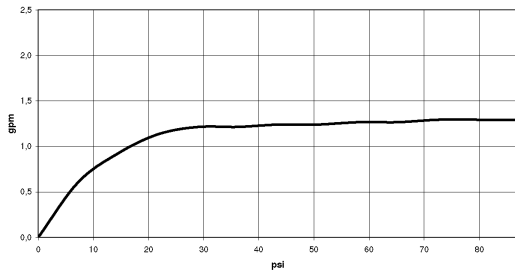

Sink - Meta

META SLIM Wall-mounted single-lever mixer without drain - polished chrome

Article number: 36 860 662-00 0010

- 7-1/2" Projection
- Rigid spout
- Round aerated stream
- Spout hole diameter 1-1/2"
- Hole diameter single-lever mixer 2-1/4"
- 2-1/8" diameter flange for spout
- Diameter flange for mixer 3-1/8"
- Water flow rate limited to max. 1.2 gpm
- lead-free
- (ADA)

polished chrome

Accessory is required for this item.

Dimensional drawing

Sink - Meta

META SLIM Wall-mounted single-lever mixer without drain - polished chrome

Article number: 36 860 662-00 0010

All dimensions in mm / inch = mm x 0,0394

Flow rate chart

Sink - Meta

META SLIM Wall-mounted single-lever mixer without drain - polished chrome

Article number: 36 860 662-00 0010

Other surface finishes

platinum matte

36 860 662-06 0010

black matte