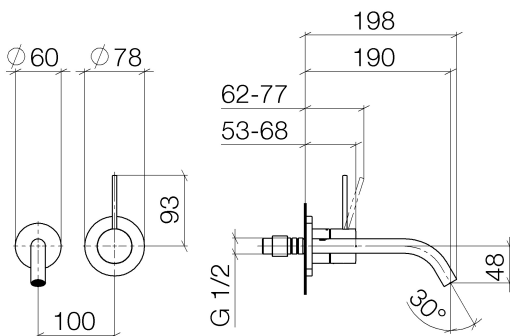

Sink - Meta

META SLIM Wall-mounted single-lever mixer without drain - polished chrome

Article number: 36 860 662-00 0010

- 7-1/2" Projection
- Rigid spout
- Round aerated stream
- Spout hole diameter 1-1/2"
- Hole diameter single-lever mixer 2-1/4"
- 2-1/8" diameter flange for spout
- Diameter flange for mixer 3-1/8"
- Water flow rate limited to max. 1.2 gpm
- lead-free
- (ADA)

polished chrome

Accessory is required for this item.

Dimensional drawing

Sink - Meta

META SLIM Wall-mounted single-lever mixer without drain - polished chrome

Article number: 36 860 662-00 0010

All dimensions in mm / inch = mm x 0,0394

Flow rate chart

Sink - Meta

META SLIM Wall-mounted single-lever mixer without drain - polished chrome

Article number: 36 860 662-00 0010

Other surface finishes

platinum matte

36 860 662-06 0010

black matte

NO IMAGE

AVAILABLE

35 860 970-90 0010

Rough for wall-mounted
faucet mixer on right -